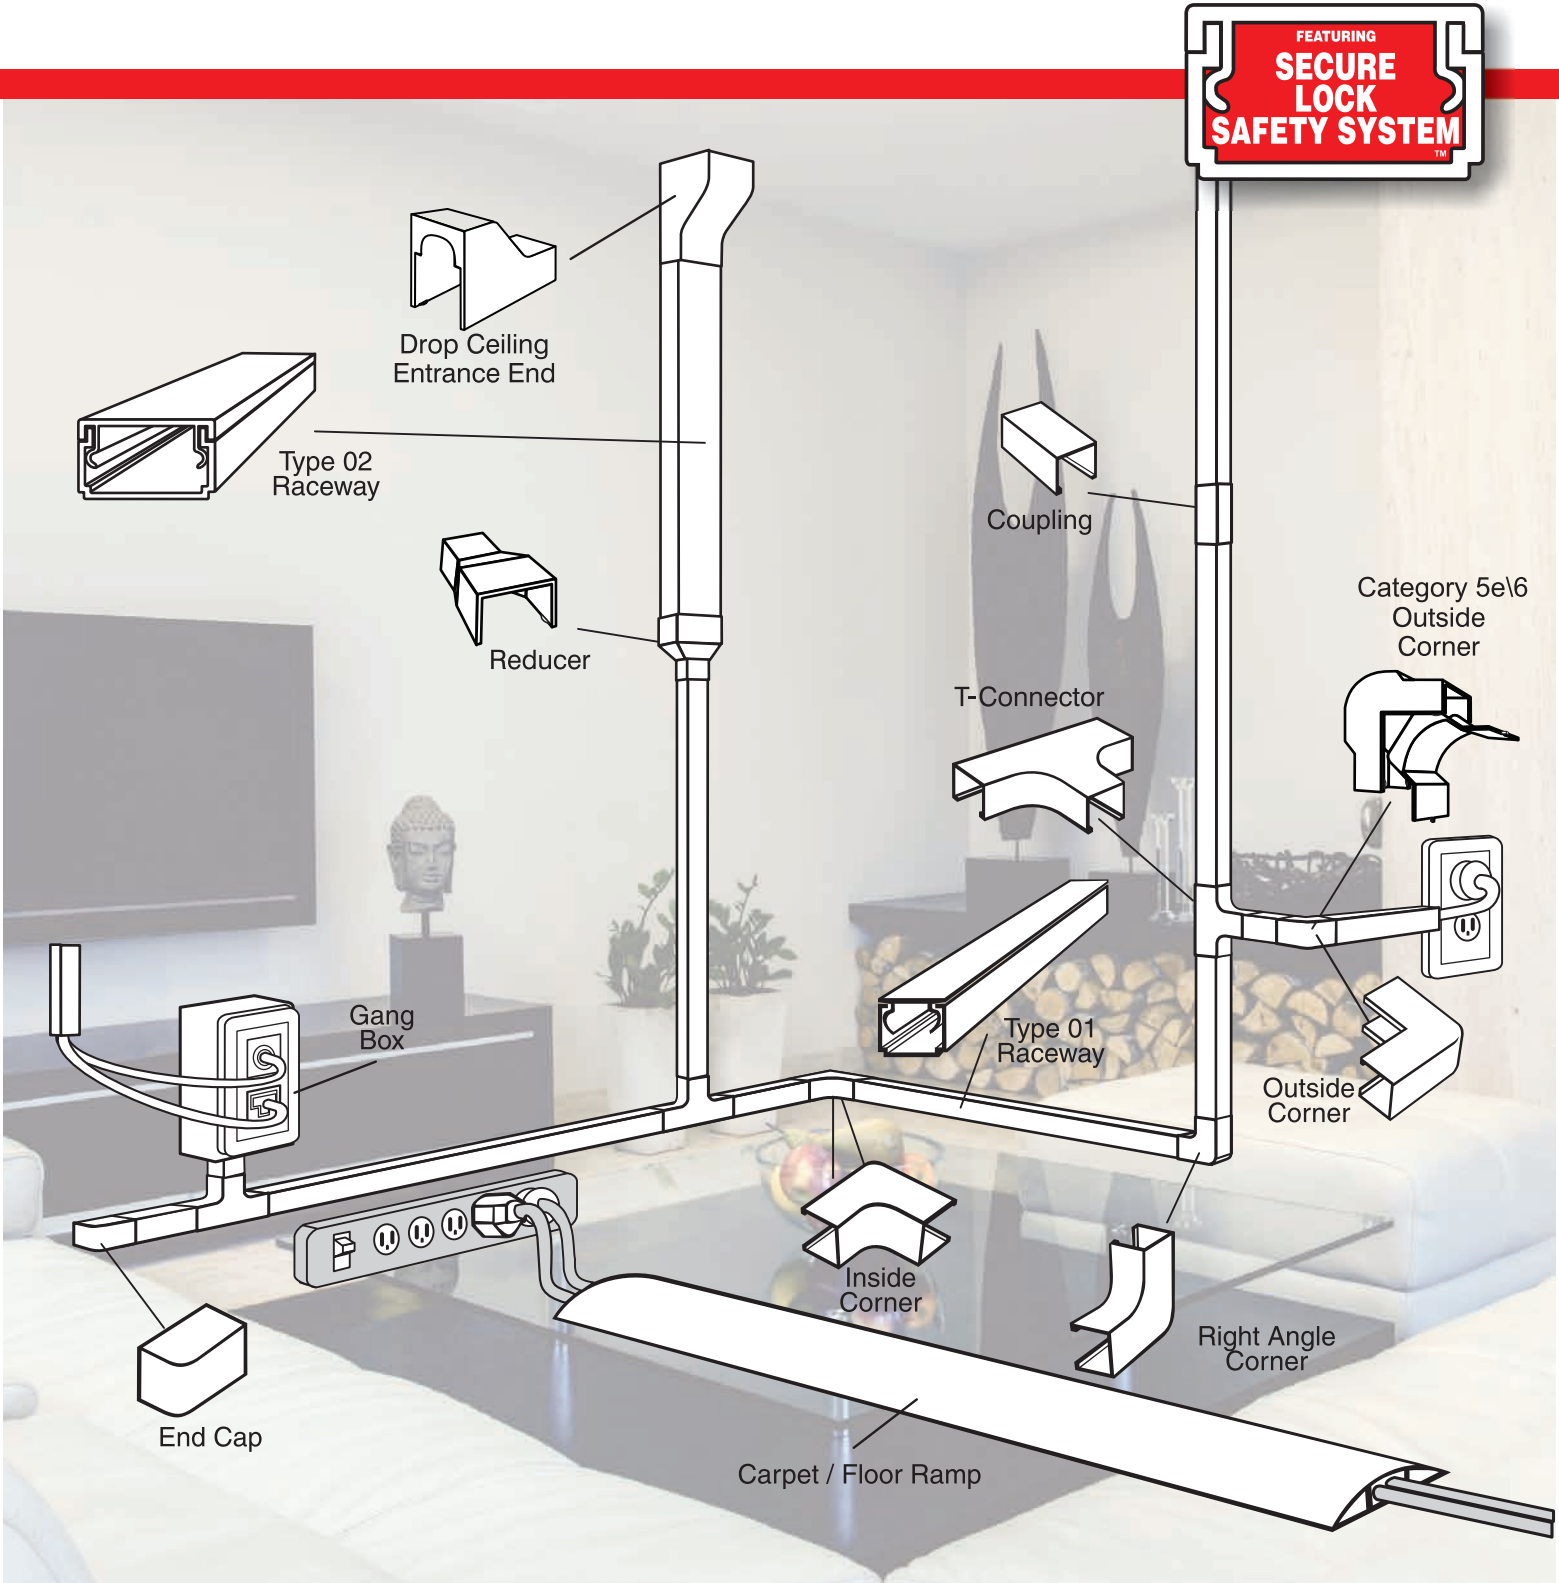

Type 2 to Type 1 Reducer	White	RDWH-21	20 unit	
---------------------------------	-------	---------	---------	--

Standard Residential Floor Ramp	Grey	5' GR05	1 unit	
		10' GR10		
	Black	5' BK05	1 unit	
		10' BK10		
Heavy Duty Multichannel Floor Ramp	Black	5' 63BK05	1 unit	
		10' 63BK10		
Heavy Duty Single Channel Floor Ramp	Black	5' 64BK05	1 unit	
		10' 64BK10		
Extra Wide Multichannel Floor Ramp	Black	5' 65BK05	1 unit	
		10' 65BK10		

PERPLAS®
Cable Management Systems

- Easy to Install
- Low Profile
- Durable
- Category 5e\6
- Made in Canada
- Strong, two-piece design
- Available in various colours
- CSA and UL Approved
- RoHS rated (safe for schools)
- FT6 rated